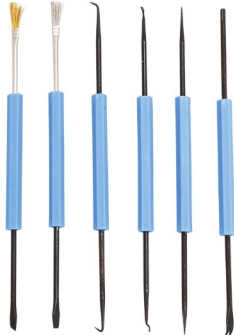

SOLDERING ACCESSORIES

SM 123 **New**
Soldering
Accessories
Tools 6 PCS / Pack