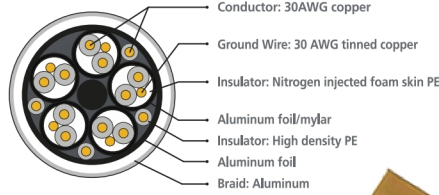

QUALITY YOU TRUST

HDMI CABLE VER 2.1 8K

COMING SOON

SOMO SH8201 / 1.2M

8K ULTRA HD

HDMI Ultra High Speed HDMI Cable with Ethernet

8K 60 Hz
48 Gbps
7680 x 4320 Resolution
3D Visual effects
GOLD Plated Plug
RGB 4:4:4
HDR Video
5Earc Audio Return