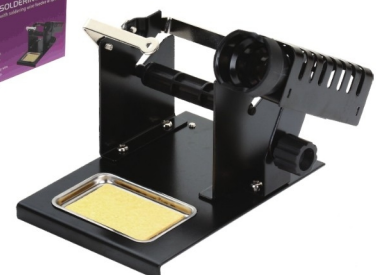

SM 127

New

SOLDERING STAND

SM 109
CIRCUIT BOARD CLAMPING KIT

SM 102
SOLDERING IRON STAND WITH SPONGE

SM 103
SOLDERING IRON STAND WITH SOLDERING WIRE FEEDER & SPONGE

BIG POWER

SM1150
 with ON/OFF Switch
 50W