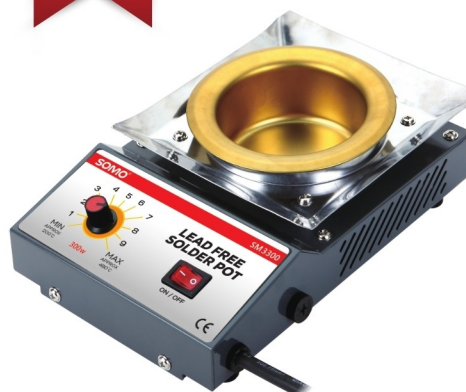

DESKTOP FAN

SM 159
SOLDERING Smoke Absorber
& Bench Fan

SOLDERING TIP CLEANER

SM 107
SOLDERING TIP CLEANER

SOLDER & FLUX

SM 3300
LEAD FREE SOLDER POT
300W

New

SM 138
Soldering Flux Pen